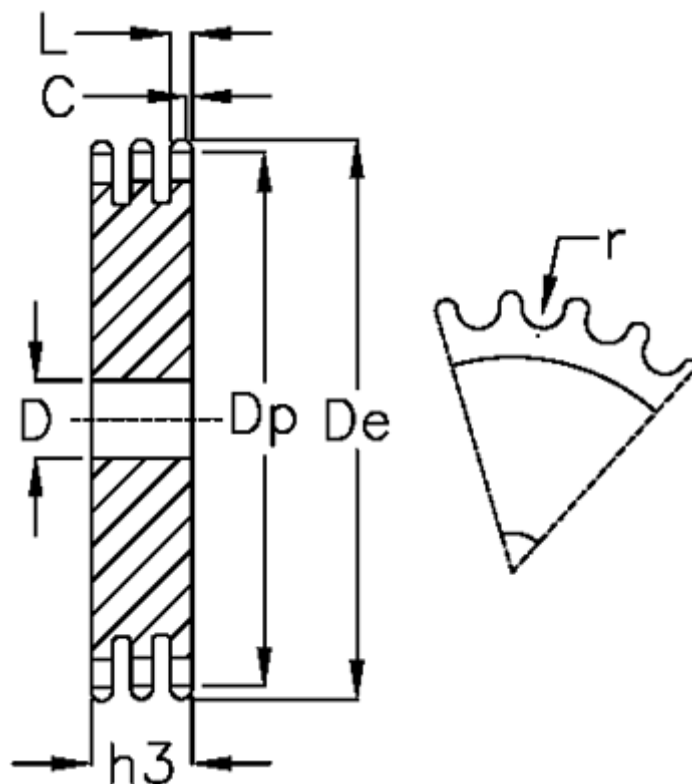

Article number: 616023003056

Description: Plate wheel 06 B-3 Z=56 triplex

Measures

C	= 1
D	= 20
De	= 173.8
Dp	= 169.88
For chain size	= 3/8 x 7/32
For chain type	= 06 B-3
h3	= 25.6
L	= 5.2

Number of teeth	= 56
r	= 6.35